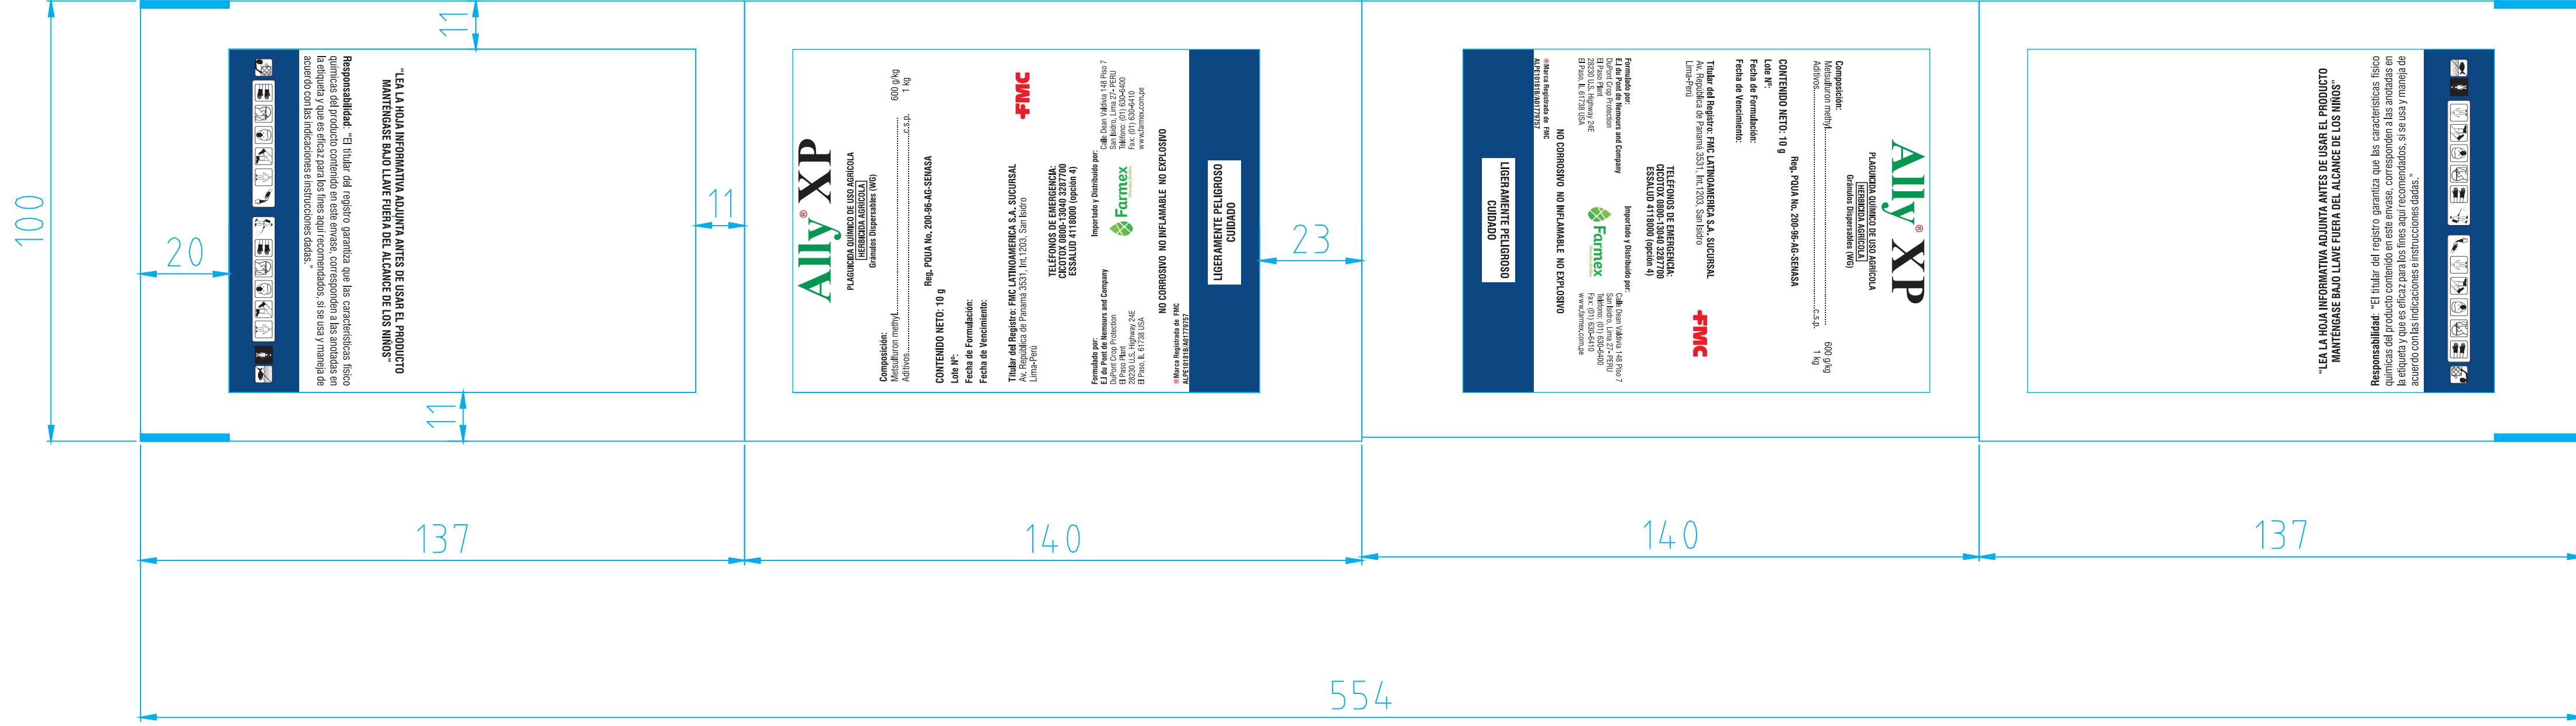

MACHINE DIRECTION

3mm x 20mm eyemark split between impressions

FICHA TECNICA		Razón del cambio
Presentación	Ally XP LBL BAG 10g	TRANSFERENCIA DUPONT A FMC
País	Perú	
Tamaño	7,8 x 10,5 cm	
Colores	PMS: rojo 186, Ally 347, verde 349, azul 295 y Black 100%	
Código vigente	ALPE101818A01779757	
A obsoleto		Fecha de Revisión: 17/oct/18

fres-co SYSTEM USA, INC.
3005 State Road
Telford, PA 18869
215-721-4600

Customer: Dupont
Schematic #: 2182Schem071
Description: 140(face)x100(cut-off)
Machine(s):
Date Created: 05/03/2012

= Tear Notch

Bag Description: Dupont C1
Bag Style: Pouch
Special Information:

NO COPY AREA:

FOLD LINES:

SAFE COPY AREA:

TRIM

Dimensions are in millimeters