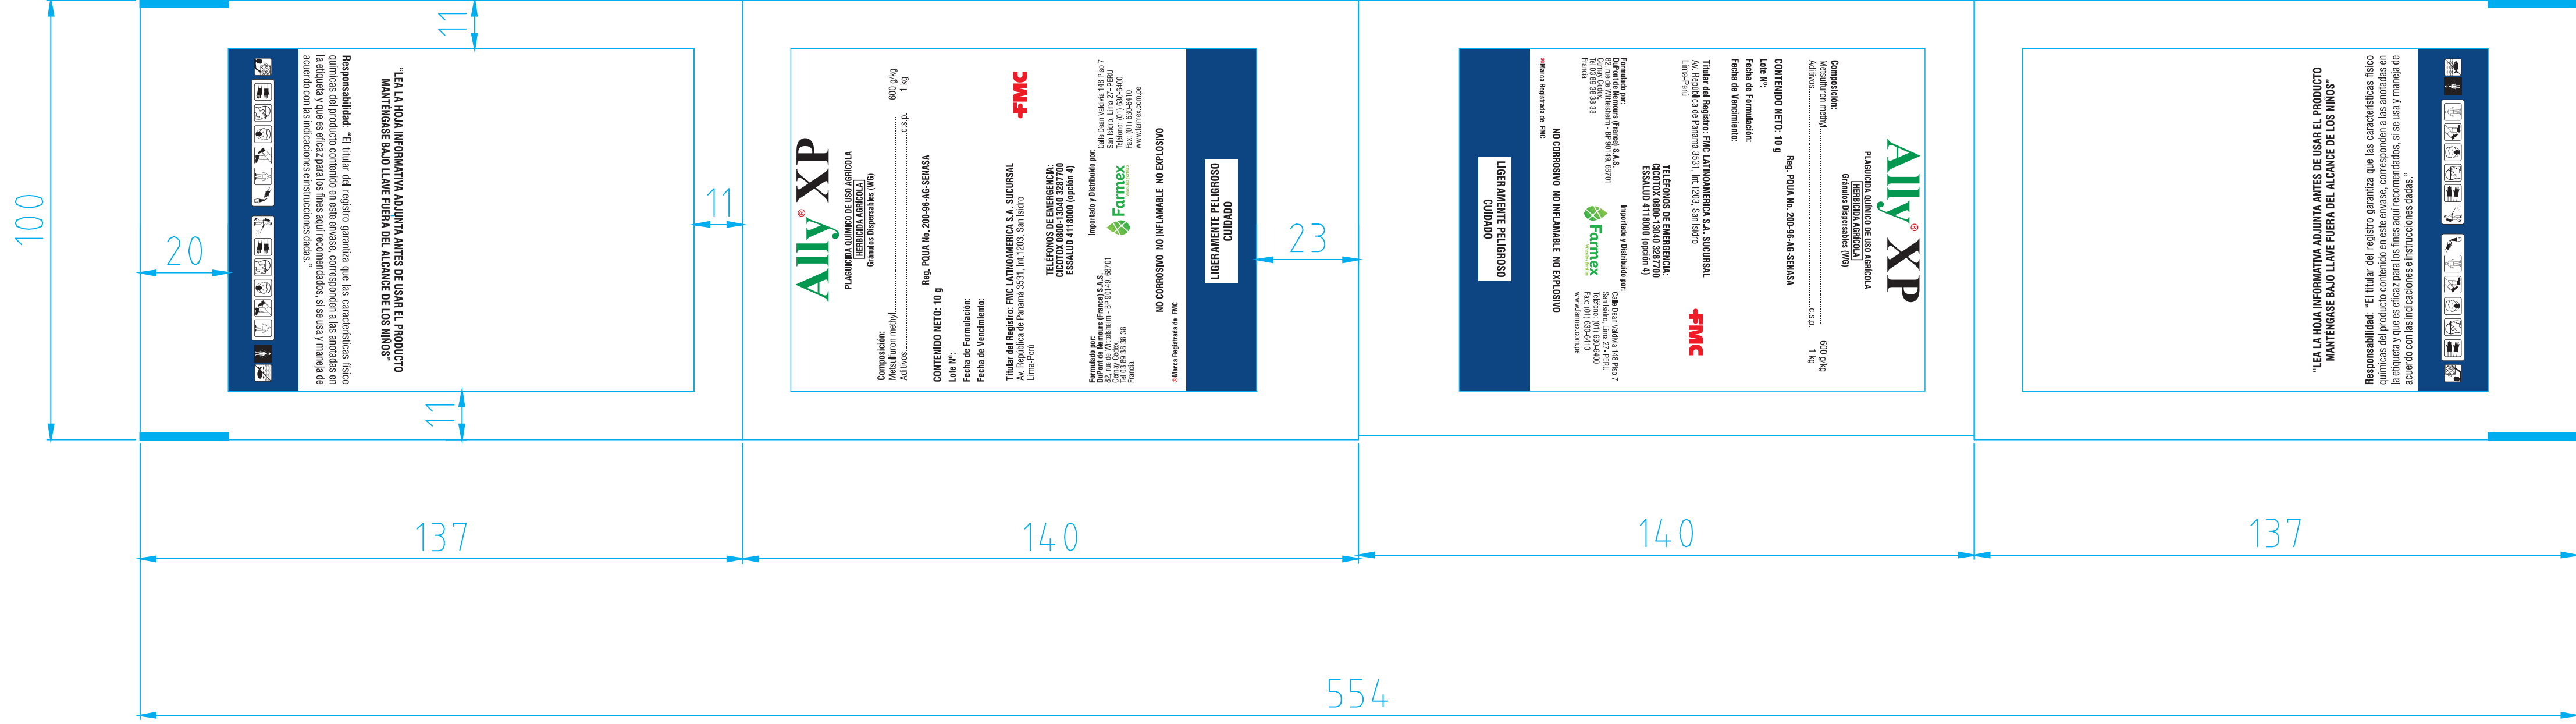

MACHINE DIRECTION

3mm x 20mm eyemark split between impressions

FICHA TÉCNICA		Razón del cambio
Presentación	Ally XP LBL BAG 10g	TRANSFERENCIA DUPONT A FMC
País	Perú	
Tamaño	7,8 x 10,5 cm	
Colores	PMS: rojo 186, Ally 347, verde 349, azul 295 y Black 100%	
Código vigente		
A obsoleto		Fecha de Revisión:29/oct/18

fres-co SYSTEM USA, INC.
3005 State Road
Telford, PA 18869
215-721-4600

Customer: Dupont
Schematic #: 2182Schem071
Description: 140(face)x100(cut-off)
Machine(s):
Date Created: 05/03/2012

Bag Description: Dupont C1
Bag Style: Pouch
Special Information:

NO COPY AREA: FOLD LINES: SAFE COPY AREA: TRIM DIMENSIONS are in millimeters